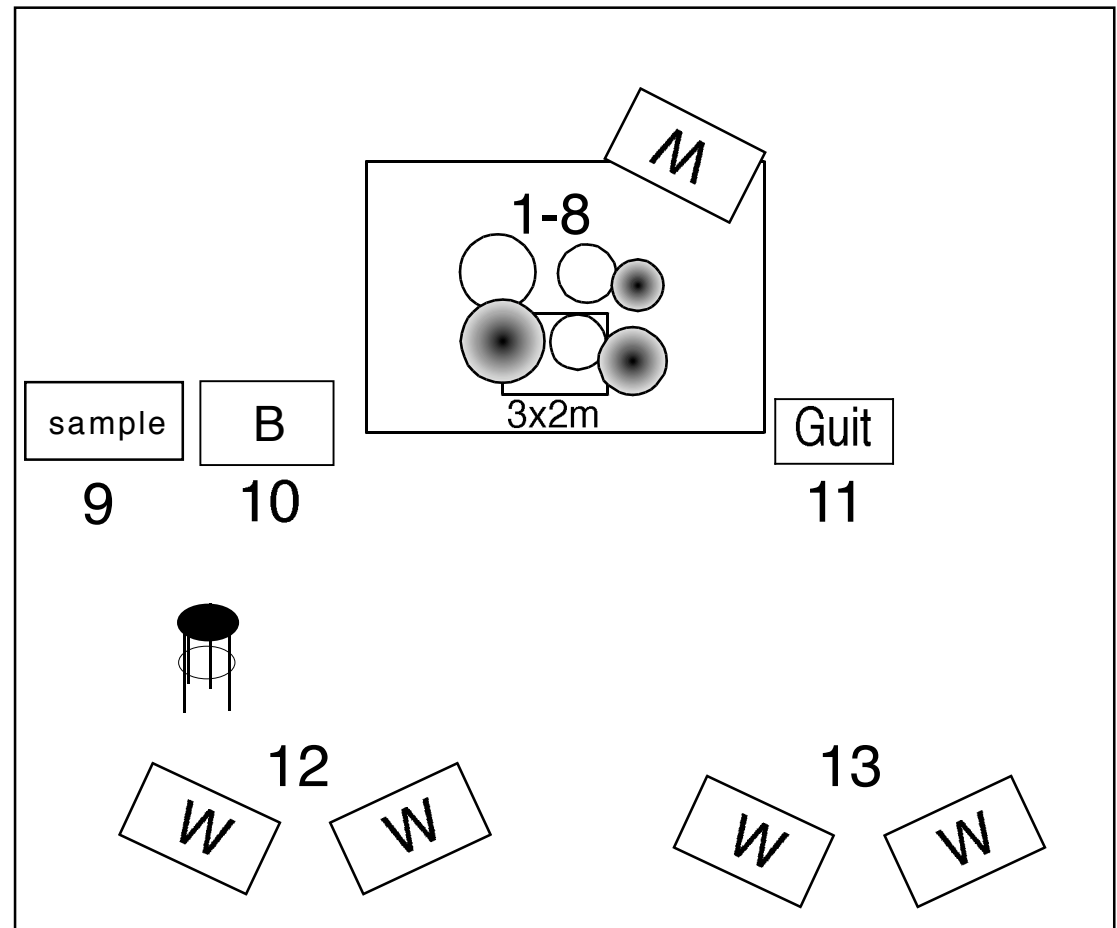

Honey B. & T-Bones

Stageplot w/ sample

Update: 06/30/2007

ch	instrument	Mic.
1.	kick	Shure B52
2.	snare top	Shure B 57
3.	snare bottom	Shure B 57
4.	rt	Shure B 57
5.	ft	Shure B 57
6.	hh	Shure SM81
7.	OH L	Shure SM81
8.	OH R	Shure SM81
9.	sample	D.I.Box
10.	bass	D.I. box
11.	gtr	Shure SM57
12.	voc lead (bass)	Audix OM-5
13.	voc grt	Shure SM57
14.	voc spare	Audix OM-5

Bass player needs an armless BAR STOOL (height btw 70 an 75 cm's) THIS IS A MUST!!!
She also needs for Lead voc two (2) wedges.
Band does NOT have own technicians!
Contact: Esa Kuloniemi, +358-40-771 46 27
or by e-mail: kuloniemi@kolumbus.fi